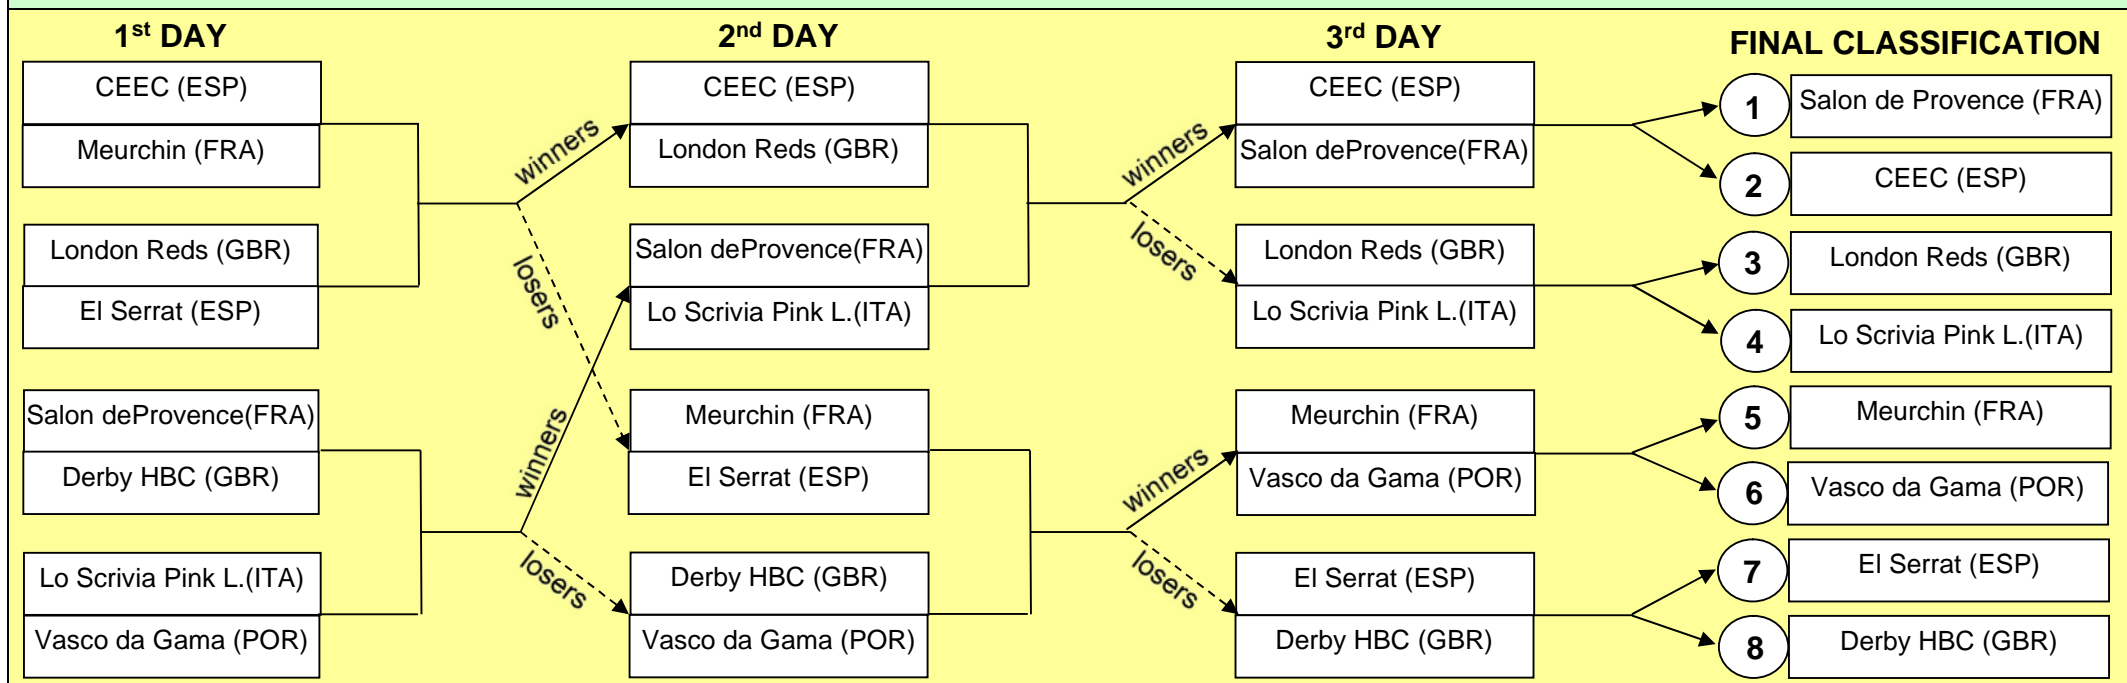

RESULTS & CLASSIFICATION – LADIES

Type of Competition: 2022 FIHB Ladies Champions League

Place: Le Mans (FRA)

Category: Ladies

Date: September 29th ...October 1st 2022

RESULTS

September 29th			September 30th			October 1st		
Lo Scriveria (ITA) vs C.Vasco da Gama (POR)	6	5	Derby (GBR) vs C.Vasco da Gama (POR)	0	6	Finals - 7th and 8th place El Serrat (ESP) vs Derby HBC (GBR)	8	2
London Reds (GBR) vs El Serrat (ESP)	5	4	Salon de Provence (FRA) vs Lo Scriveria (ITA)	9	2	Finals - 5th and 6th place Meurchin (FRA) vs Vasco da Gama (POR)	10	4
Salon de Provence (FRA) vs Derby (GBR)	15	3	Meurchin (ESP) vs El Serrat (ESP)	7	5	Finals - 3rd and 4th place London Reds (GBR) vs Lo Scriveria (ITA)	6	5
CEEC (ESP) vs Meurchin (FRA)	6	2	CEEC (ESP) vs London Reds (GBR)	11	5	Finals - 1st and 2nd place CEEC (ESP) vs Salon de Provence (FRA)	6	5

CLASSIFICATION