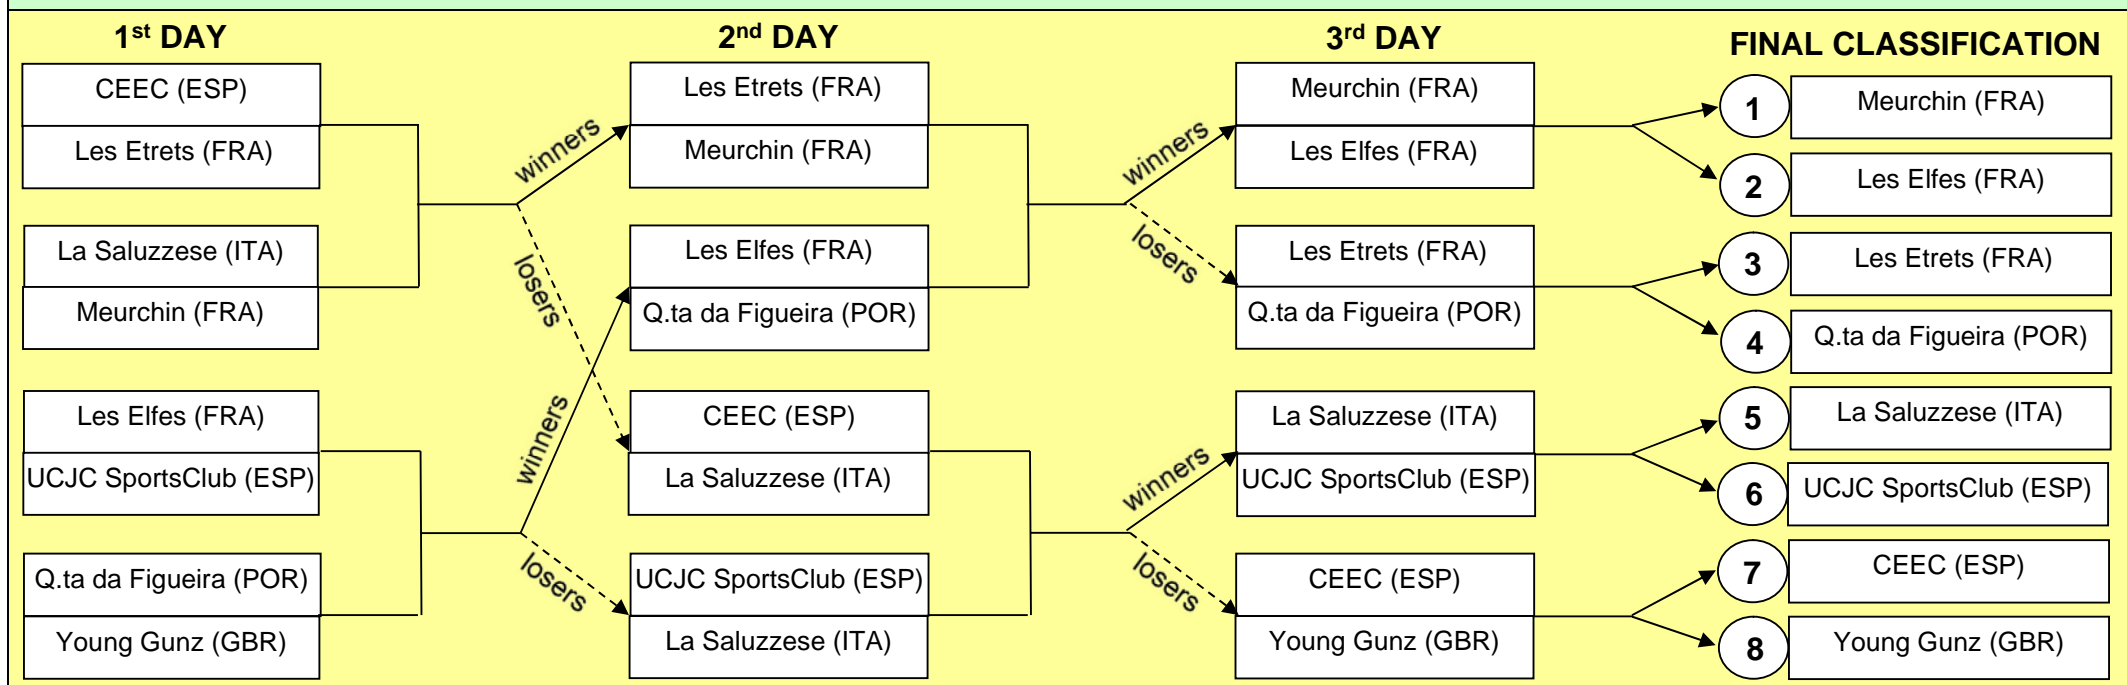

RESULTS & CLASSIFICATION – UNDER16

Type of Competition: 2022 FIHB Under16 Champions League

Place: Le Mans (FRA)

Category: Under16

Date: September 29th ...October 1st 2022

RESULTS

September 29th			September 30th			October 1st		
Q.ta da Figueira (POR) vs YoungGunz (GBR)	7	2	UCJC SportsClub(ESP) vs YoungGunz(GBR)	8	5	Finals - 7th and 8th place CEEC (ESP) vs Young Gunz (GBR)	15	0
La Saluzzese (ITA) vs Meurchin (FRA)	5	10	CEEC (ESP) vs La Saluzzese (ITA)	6	9	Finals - 5th and 6th place La Saluzzese (ITA) vs UCJC Sports Club (ESP)	9	3
CEEC (ESP) vs Les Etrets (FRA)	8	10	Les Elfes (FRA) vs Quinta da Figueira (POR)	13	2	Finals - 3rd and 4th place Les Etrets (FRA) vs Quinta da Figueira (POR)	11	2
Les Elfes (FRA) vs UCJC Sports Club (ESP)	17	1	Les Etrets (FRA) vs Meurchin (FRA)	5	9	Finals - 1st and 2nd place Meurchin (FRA) vs Les Elfes (FRA)	9	8

CLASSIFICATION