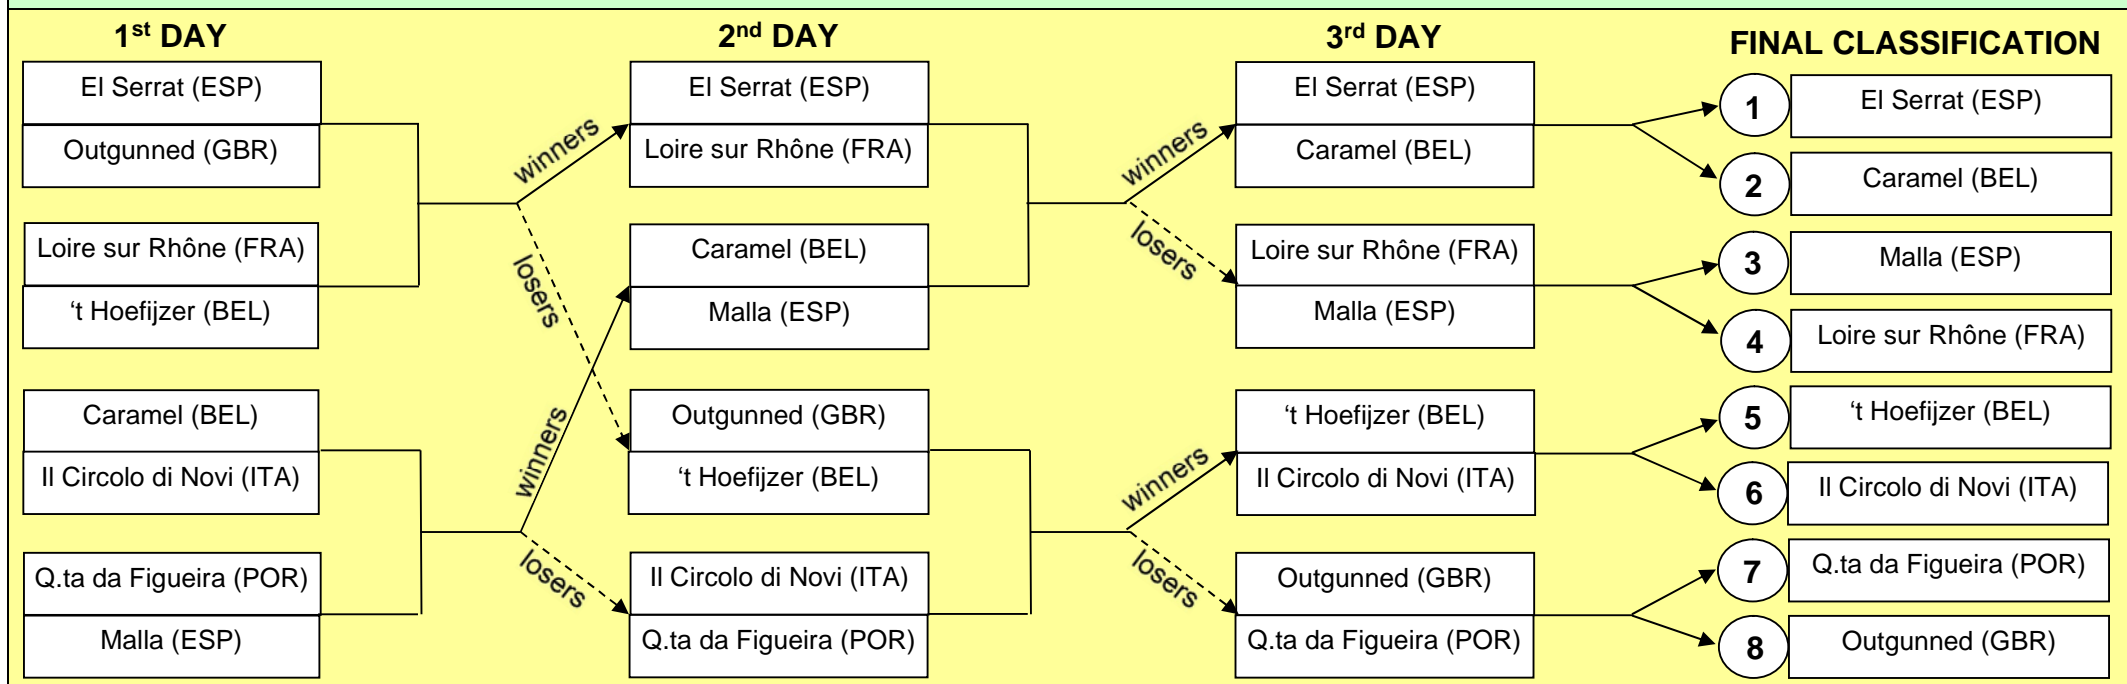

RESULTS & CLASSIFICATION – PRO ELITE

Type of Competition: 2022 FIHB Pro Elite Champions League

Place: Le Mans (FRA)

Category: Pro Elite

Date: September 29th ... October 1st 2022

RESULTS

September 29th			September 30th			October 1st		
Q.ta da Figueira (POR) vs Malla (ESP)	4	10	Circolo di Novi(ITA) vs Q.ta da Figueira(POR)	7	6	Finals - 7th and 8th place		
						Outgunned (GBR) vs Quinta da Figueira (POR)	3	10
Loire sur Rhône (FRA) vs 't Hoefijzer (BEL)	12	3	Outgunned (GBR) vs 't Hoefijzer (BEL)	6	9	Finals - 5th and 6th place		
						't Hoefijzer (BEL) vs Il Circolo di Novi (ITA)	6	3
Caramel (BEL) vs Il Circolo di Novi (ITA)	10	9	Caramel (BEL) vs Malla (ESP)	6	5	Finals - 3rd and 4th place		
						Loire sur Rhône (FRA) vs Malla (ESP)	6	7
El Serrat (ESP) vs Outgunned (GBR)	12	6	El Serrat (ESP) vs Loire sur Rhône (FRA)	6	5	Finals - 1st and 2nd place		
						El Serrat (ESP) vs Caramel (BEL)	10	7

CLASSIFICATION