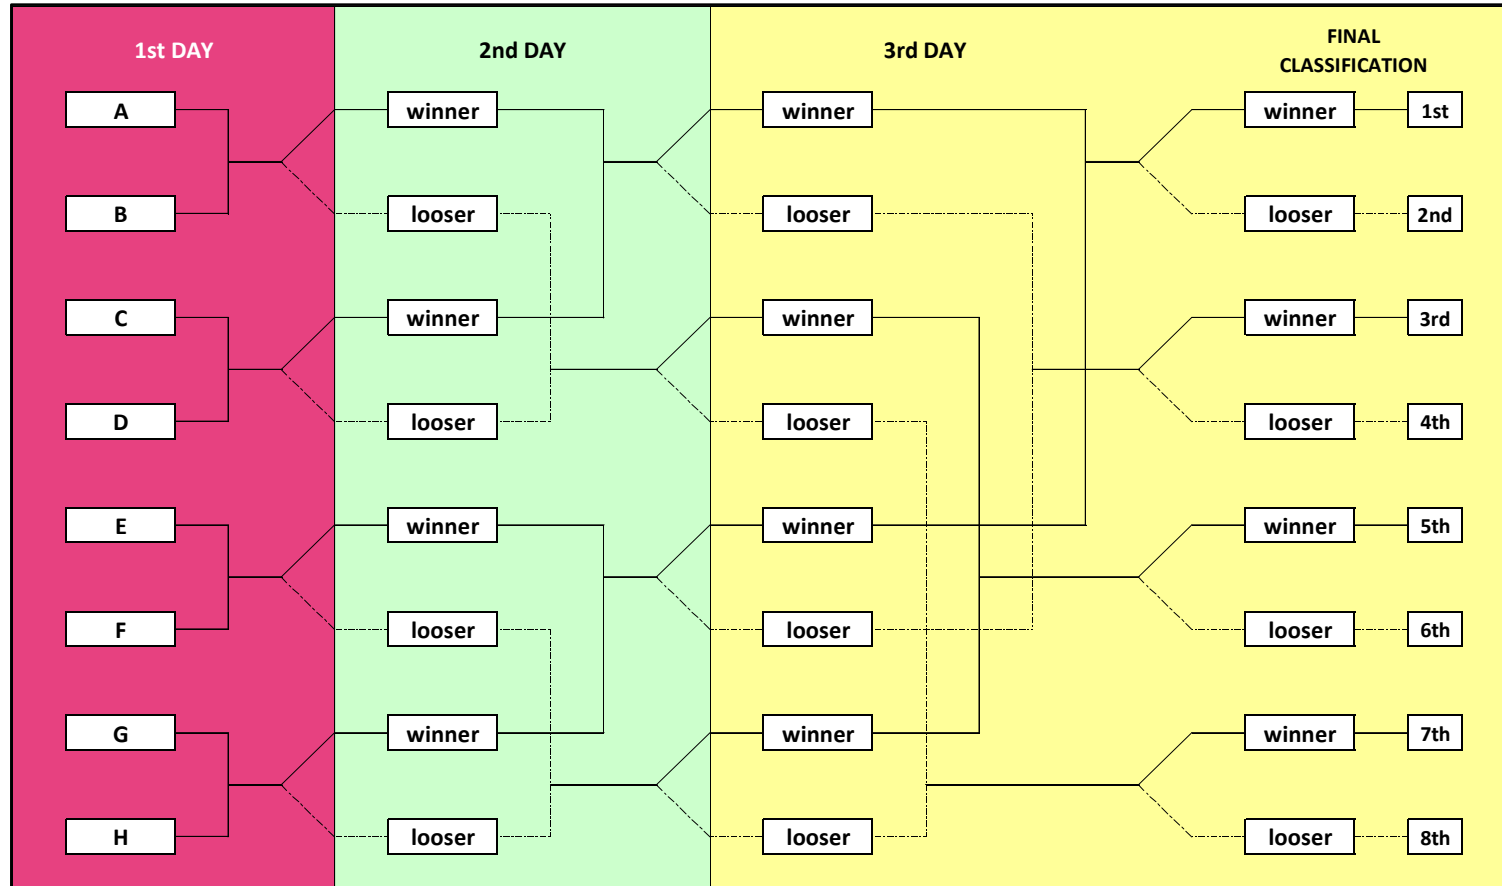

Competition method